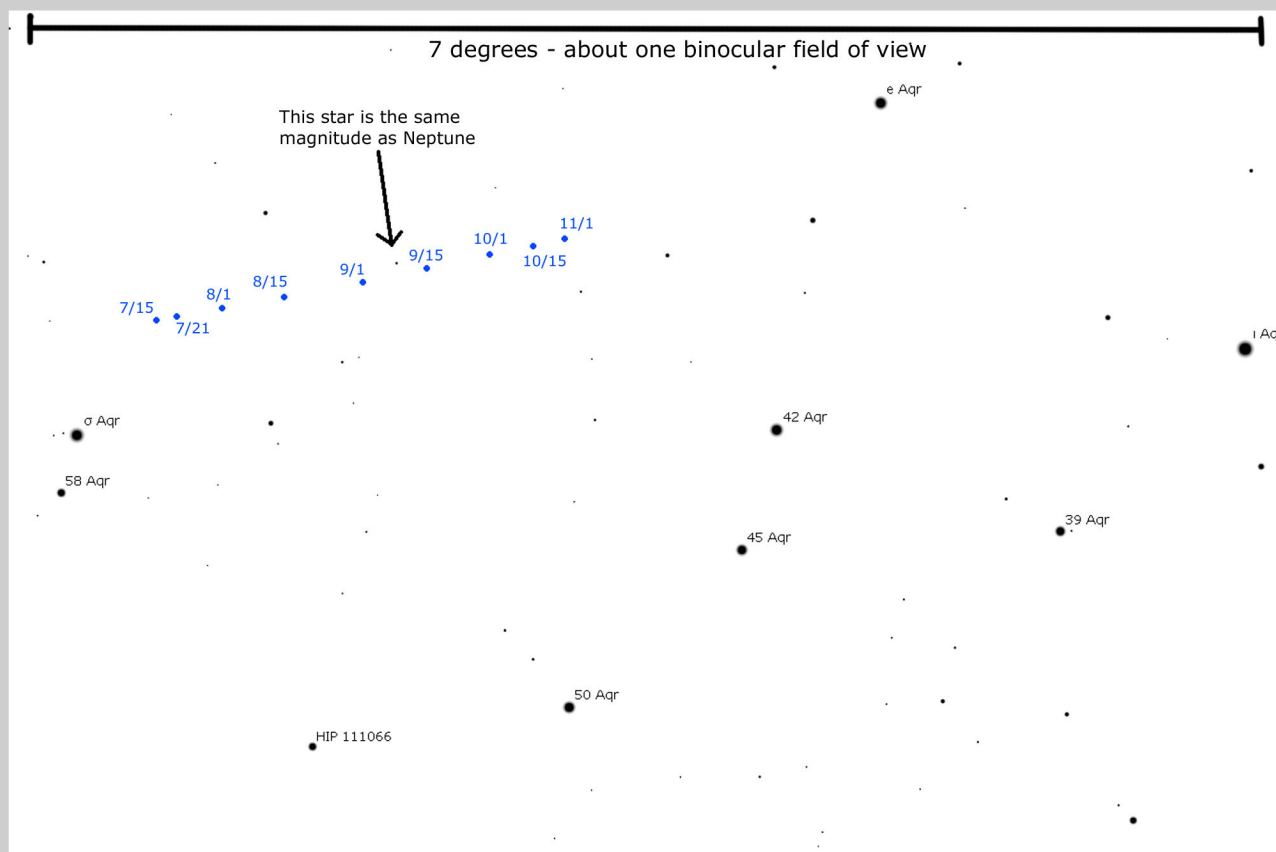

Eyes on the Sky

Keep your eyes on the sky, so you can see what's UP!

Neptune finder chart for summer / fall of 2013

Star magnitudes for those shown above (left to right):

58 Aqr: 6.4
Sigma Aqr: 4.8
HIP 111066: 6.4
50 Aqr: 5.8
45 Aqr: 6.0
42 Aqr: 5.3
Epsilon Aqr: 5.4
39 Aqr: 6.2
Iota Aqr: 4.3