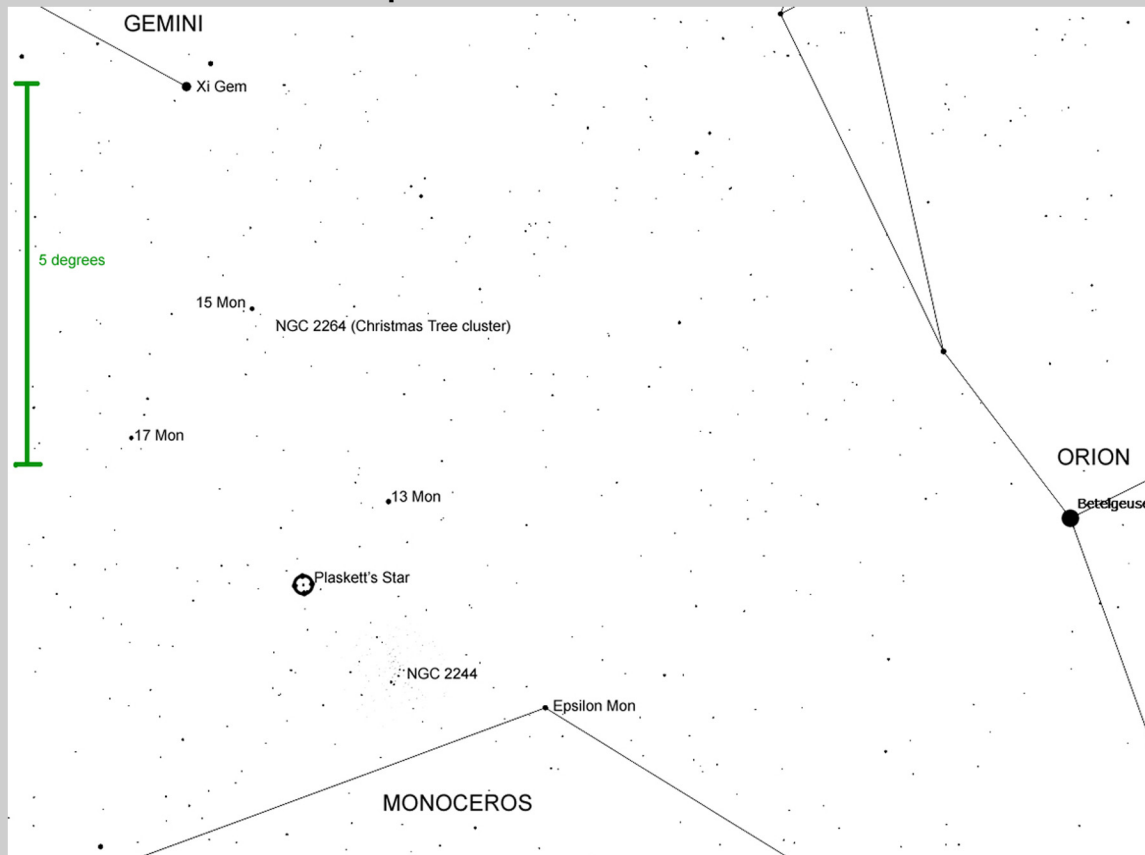

# Eyes on the Sky

Keep your eyes on the sky, so you can see what's UP!

## Close up of northern Monoceros

Find several deep sky objects in the charts here. Above, the Christmas Tree cluster can be found from Xi Gem, with 15 Mon as the bright star of the cluster. Plaskett's Star and NGC 2244, which includes the large Rosette Nebula, can be found by using the detailed chart at right.