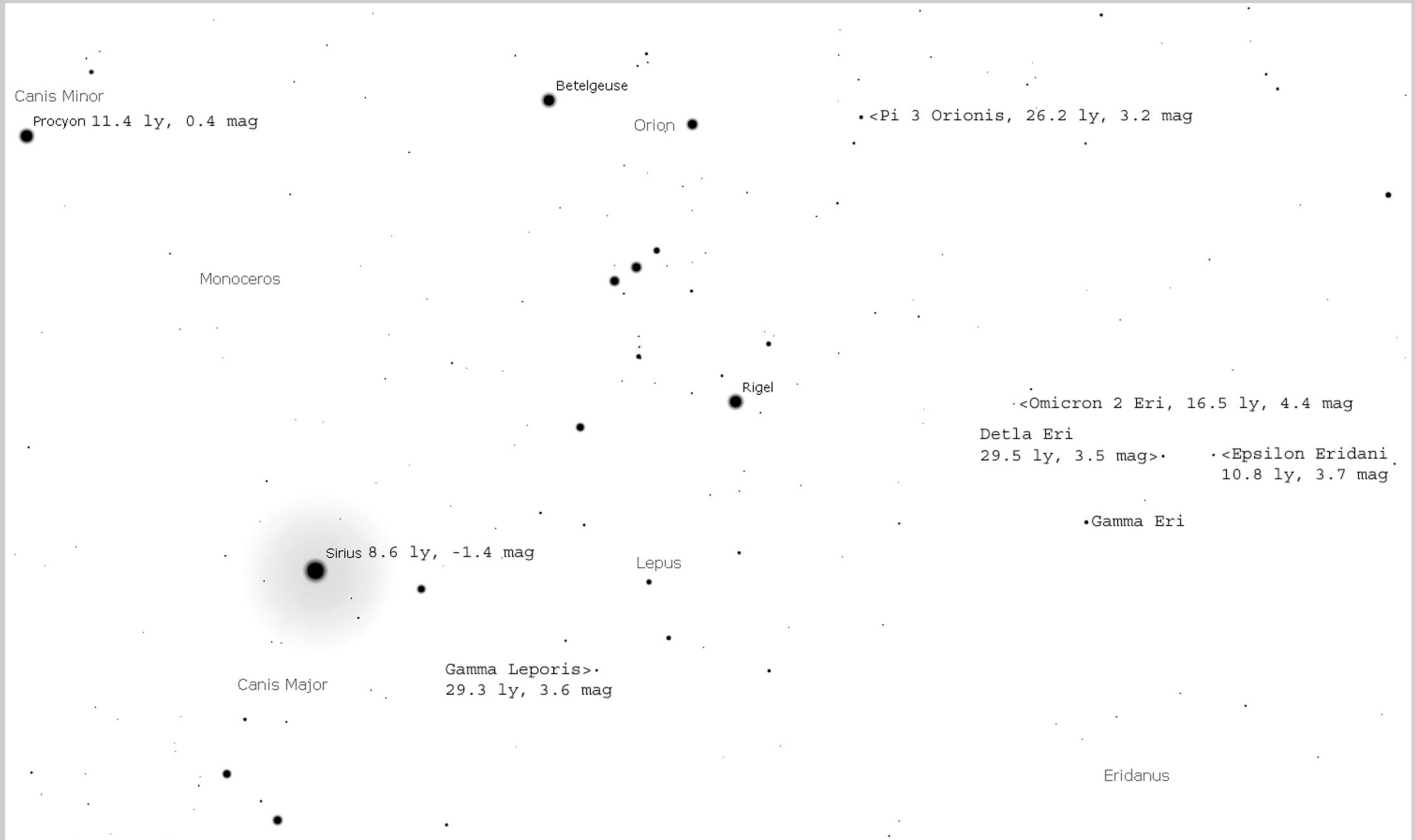

Eyes on the Sky

Keep your eyes on the sky, so you can see what's UP!

Some close, naked eye stars in winter

Find the constellation Orion in the south during winter at the following times:

Mid December, ~ 11:00 pm

Mid January ~ 9:00 pm

Mid February ~ 7:00 pm

Use binoculars to find some of the fainter stars that are 3rd or 4th magnitude.